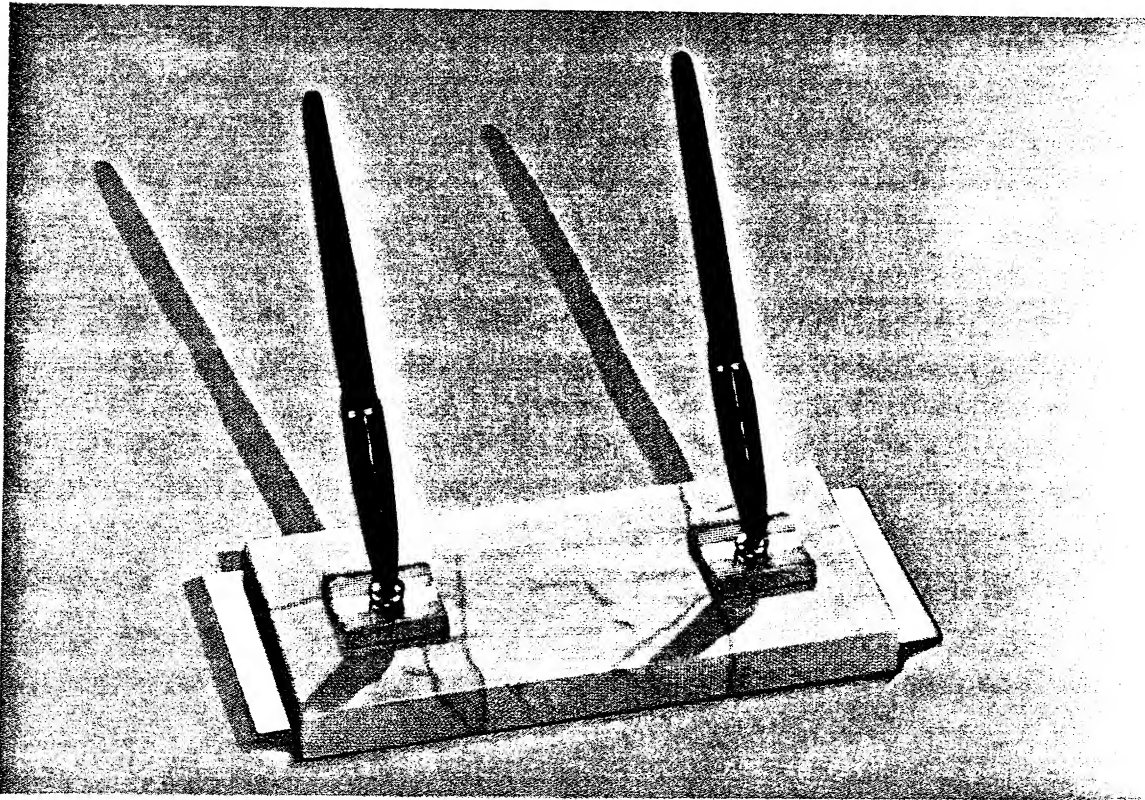

Parker "51" MAGNETIX Desk Sets

MODEL NO. 90-222

Pedrara Onyx base. Gold colored side pieces. Two black "51" pens and holders, 4 x 9 $\frac{1}{4}$ " $40.00
No. 90-223: same base with maroon pens and holders.